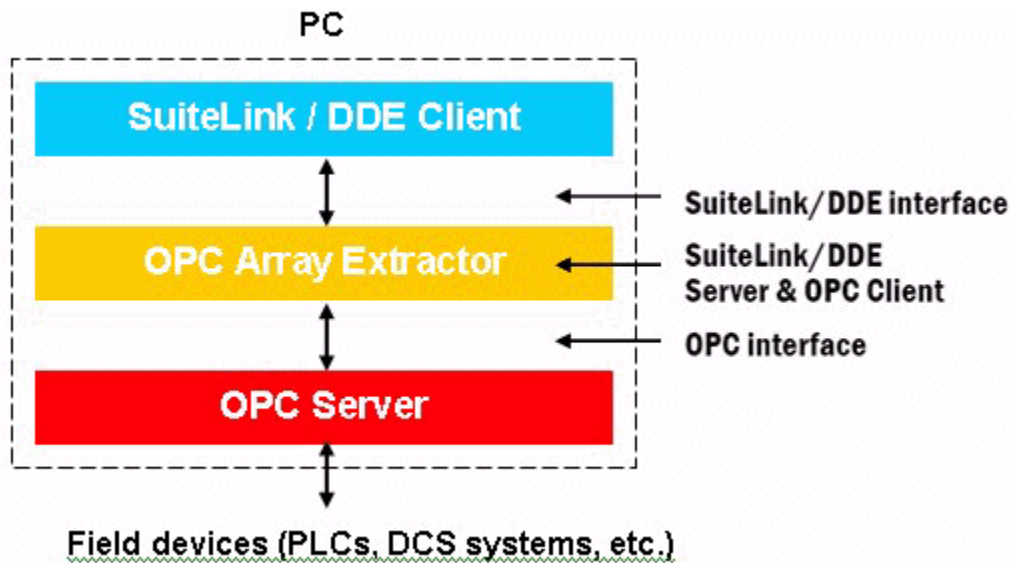

# OPC Array Extractor

The Klinkmann **OPC Array Extractor** is a Microsoft Windows application program that acts as a communication gateway and provides other Windows application programs with data from arrays and single items provided by OPC Servers. The main purpose of OPC Array Extractor application is to provide values of single elements of OPC arrays, whole OPC arrays (or parts of OPC arrays) as ASCII strings and single OPC items for DDE, FastDDE or SuiteLink clients.

The OPC Array Extractor application is primarily intended for use with Wonderware FactorySuite 2000 and FactorySuite A2, but it may be used with any Microsoft Windows program capable of acting as a DDE, FastDDE or SuiteLink client.

In general, the system layout is like following:

The OPC Array Extractor application consists of two main parts:

- OPC Client part, for connection to appropriate OPC Server and obtaining arrays and single items data via OPC interface;
- SuiteLink/DDE Server part, providing data for SuiteLink/DDE Clients, e.g. Wonderware InTouch).

The OPC Array Extractor OPC Client part connects to appropriate OPC Server when some DDE/SuiteLink client (e.g. Wonderware InTouch) connects to some of configured OPC Array Extractor topics, and disconnects from OPC Server when all OPC Array Extractor DDE/SuiteLink clients are disconnected. The reading of data from OPC Server is activated after activating any data item at DDE/SuiteLink side and deactivated when all data items at DDE/SuiteLink side are deactivated and all pending OPC transactions are completed.